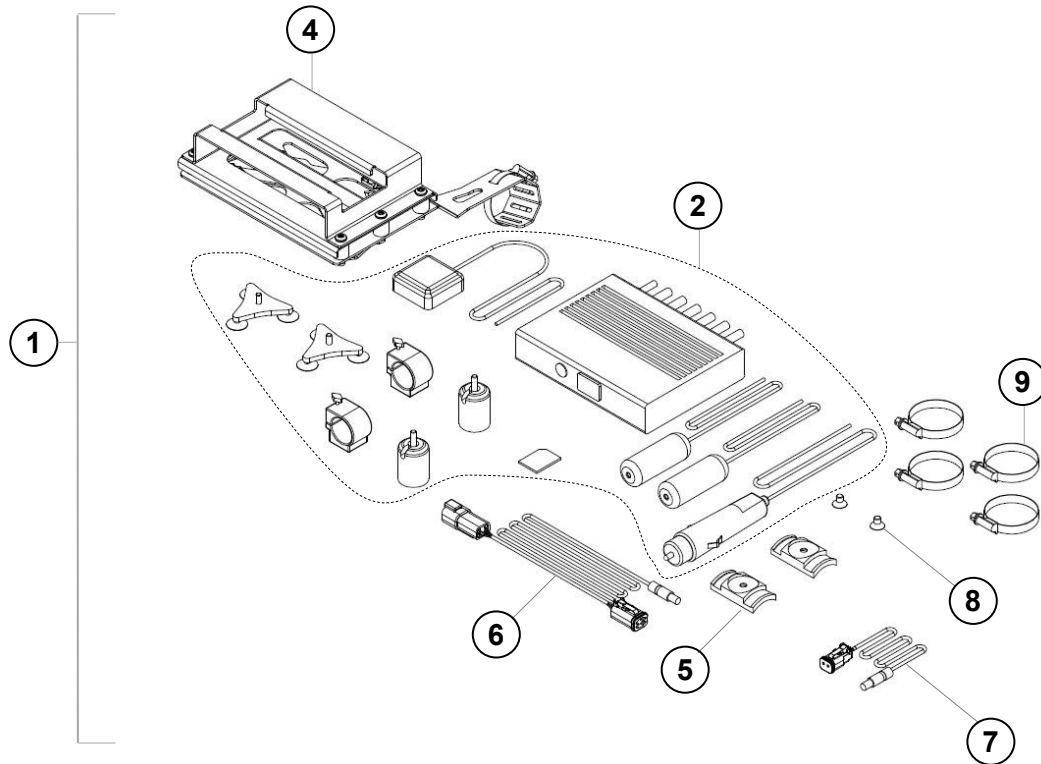

10.6 VBox vbox

	Trophy-Spec	GT4-Spec	Porsche 718 Cayman GT4 Clubsport (Typ 982)				
	X	X	Pos.	Bezeichnung / Description	M	A.	Teile Nr. / Part no.
			1	VBOX SYSTEM OHNE HDMI POS. 2,3 ,15-18 VBOX SYSTEM WITHOUT HDMI POS. 2,3,15-18		1	MTH999301B
			2	VBOX VIDEO (HD2) TWIN CAM VBOX VIDEO (HD2) TWIN CAM		1	MR000178
			2B	VBOX VIDEO (HD2) TWIN CAM HDMI VBOX VIDEO (HD2) TWIN CAM HDMI		1	MR018807
			3	VBOX ANSCHLUSSPAKET CAYMAN 982 POS. 4- VBOX CONNECTION PACKAGE CAYMAN 982 POS. 4-		1	MTH999304A
			4	VBOX HALTER 982 GT4 CS VBOX HOLDE R982 GT4 CS		1	MTH999304A
			5	KAMERAHALTER 32-50 CAMERA HOLDER 32-50		2	MR000181
			6	VBOX CAN KABEL 982 VBOX CAN CABLE 982		1	MTH999302A
			7	VBOX POWER KABEL 982 VBOX POWER CABLE 982		1	MTH999303A
			8	1/4" SCHRAUBEX9,5 SENKKOPF 1/4" SCREW X9,5 COUNTERSUNK HEAD		2	MR013829
			9	SCHLAUCHSCELLE HOSE CLAMP		6	MR003436