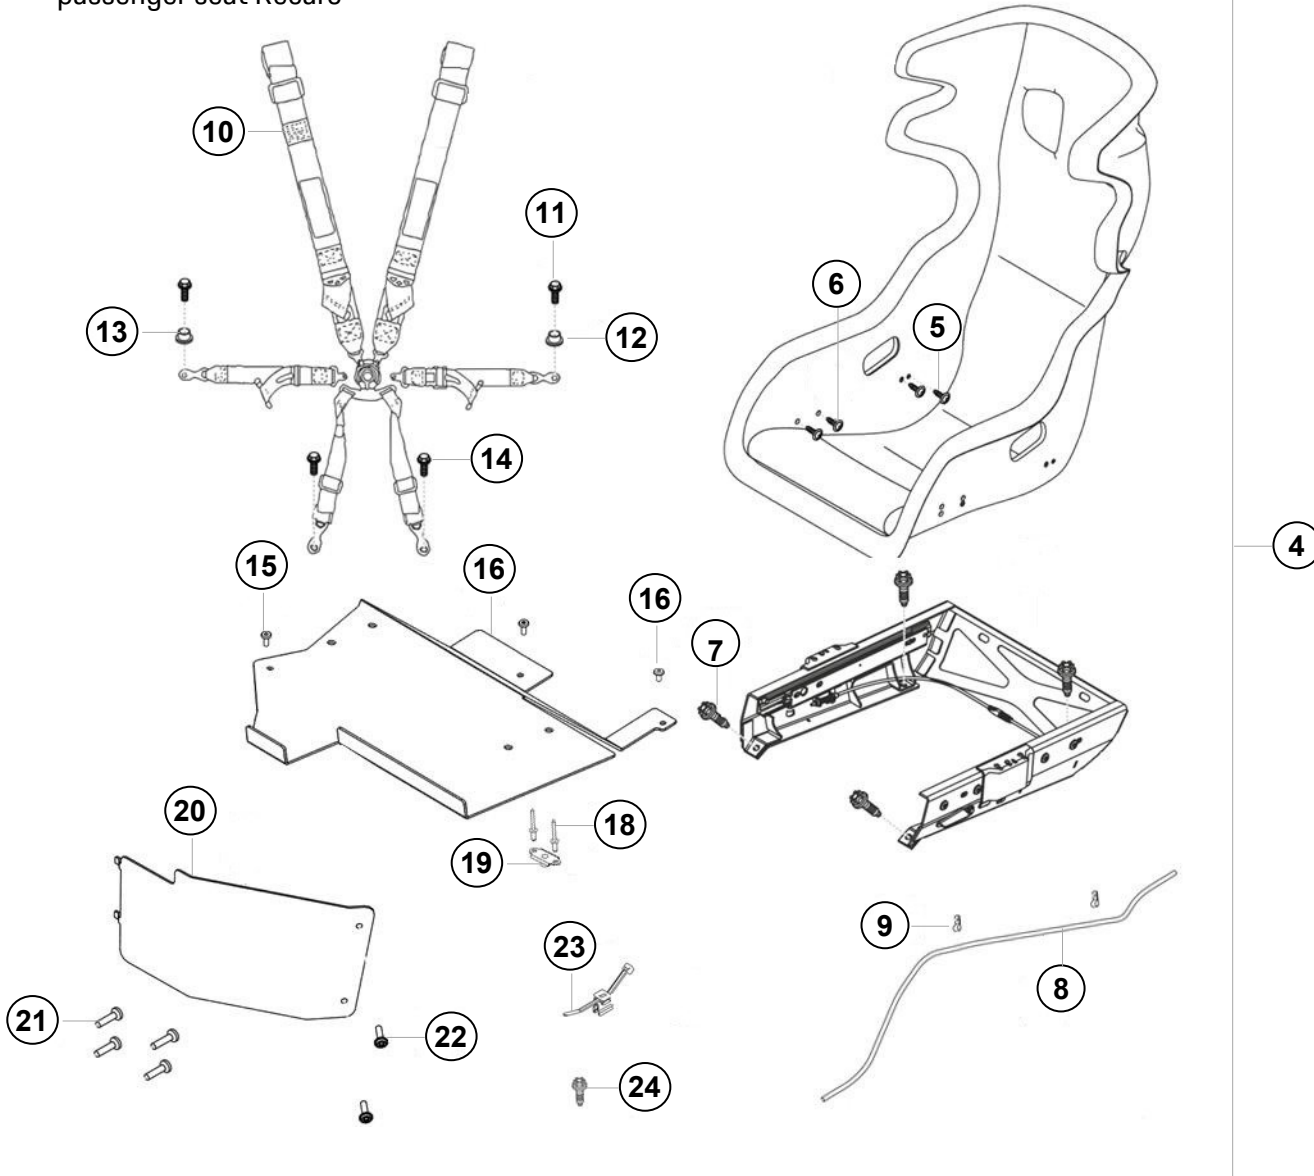

10.3 Beifahrersitz Recaro

passenger seat Recaro

	Trophy-Spec	GT4-Spec	Porsche 718 Cayman GT4 Clubsport (Typ 982)				
	X	X	Pos.	Bezeichnung / Description	M	A.	Teile Nr. / Part no.

4	MONTAGEPAKET BEIFAHRER 98 POS. 6-25 INSTALLATION PACKAGE PASSENGER 982 POS. 6-25			1	MTH881110A
5	LINSENKOPFSCHRAUBE M 8X25 PAN HEAD SCREW M 8X25	X		4	9915218618A
6	LINSENKOPFSCHRAUBE M 10X20 PAN HEAD SCREW M 10X20	X		4	9915218638A
7	SCHRAUBE TORX M 10X40 SCREW M 10X40	X		4	9A700744300
8	LOESCHLEITUNG - NICHT HOMOL. EXTINGUISHER LINE - NOT HOMOL.			1	MTH881107A
9	LEITUNGSHALTER BRACKET	X		2	9F0860269
10	6-PUNKT-SICHERHEITSGURT SCHROTH 6-POINT-SAFETY BELT SCHROTH	X		1	94680-0
11	SECHSKANTSCHRAUBE BECKENGURT HEXAGON SCREW	X		2	996803619A
12	DISTANZSTÜCK SCHMAL SPACER SMALL	X		1	9918036898A
13	DISTANZSTÜCK BREIT SPACER	X		1	MR001448
14	SECHSKANTSCHRAUBE SCHRITTGURT HEXAGON SCREW	X		2	9918036918A
15	LINSENKOPFSCHRAUBE M 6X16 PAN HEAD SCREW M 6X16	X		2	999073297A2