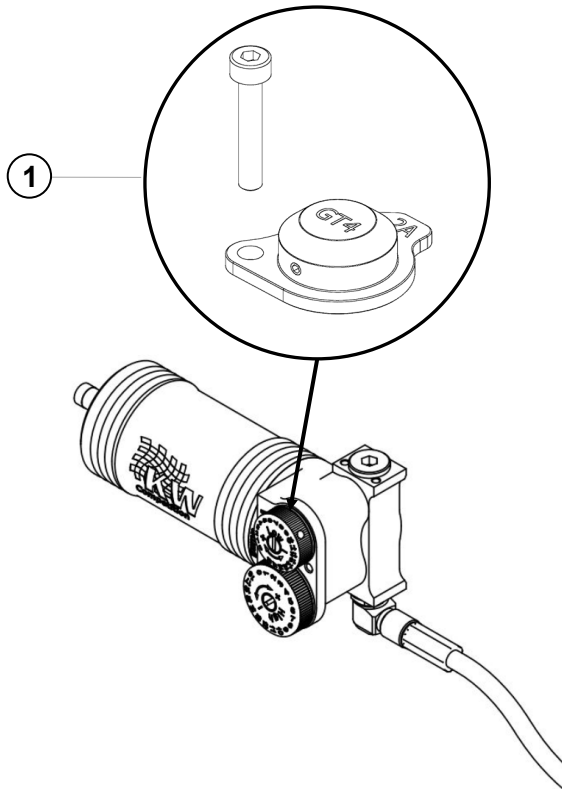

Trophy-Spec

GT4-Spec

Porsche 718 Cayman GT4 Clubsport (Typ 982)

5.2 Federbein hinten GT4 CS MR 2-Wege

suspension strut rear GT4 CS MR 2-way

Pos.	Bezeichnung / Description	M	A.	Teile Nr. / Part no.
1	STILLEGUNG 3FACH AUF 2FACH DUMMY SUSPENSION		2	MTH022990
2	HA FEDERPAKET 130/170 HOMOLOGATION SPEC RA SPRING SET 130/170 HOMOLOGATION SPEC	1	1	MTH343560A
3	HILFSFEDER 10-60-80 HELPER SPRING 10-60-80		2	MTH343538
4	ZWISCHENRING 130/170 INTERMEDIATE RING 130/170		2	MTH343562
5	HA FEDER 130/170 HOM. SPEC RA SPRING 130/170 HOM. SPEC		2	MTH343561