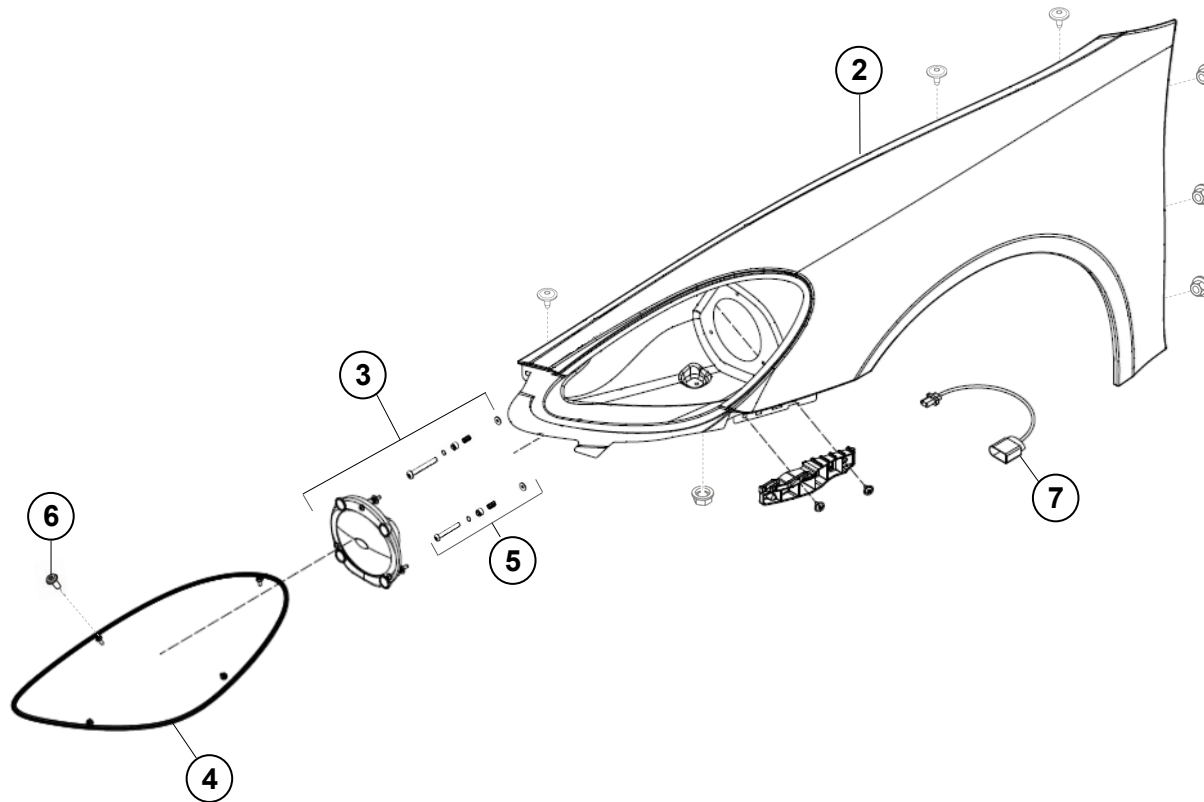

8.6 Kotfluegel GT4 CS MR

fender GT4 CS MR

Trophy-Spec

GT4-Spec

Porsche 718 Cayman GT4 Clubsport (Typ 982)

X

Pos.	Bezeichnung / Description	M	A.	Teile Nr. / Part no.
1	Z KOTFLUEGEL LINKS AS FENDER LEFT		1	MTH835030
1	Z KOTFLUEGEL RECHTS AS FENDER RIGHT		1	MTH835040
2	KOTFLUEGEL RECHTS FENDER RIGHT		1	MTH835400
2	KOTFLUEGEL LINKS FENDER LEFT		1	MTH835300
3	Z HAUPTSCHEINWERFER RECHTS AS HEADLIGHT RIGHT		1	MTH941322
3	Z HAUPTSCHEINWERFER LINKS AS HEADLIGHT LEFT		1	MTH941321
4	SCHEINWERFER ABDECKUNG RECHTS HEADLIGHT COVER RIGHT		1	MTH941998
4	SCHEINWERFER ABDECKUNG LINKS HEADLIGHT COVER LEFT		1	MTH941999
5	BEFESTIGUNG HAUPTSCHEINWERFER MOUNTING KIT HEADLIGHT		1	MTH941310
6	LINSKOPFSCHRAUBE M 5X12 PANHEAD SCREW M 5X12	X	4	999073268A2
7	KABELSTRANG SCHEINWERFER WIRING LOOM HEADLIGHT		1	MTH941405