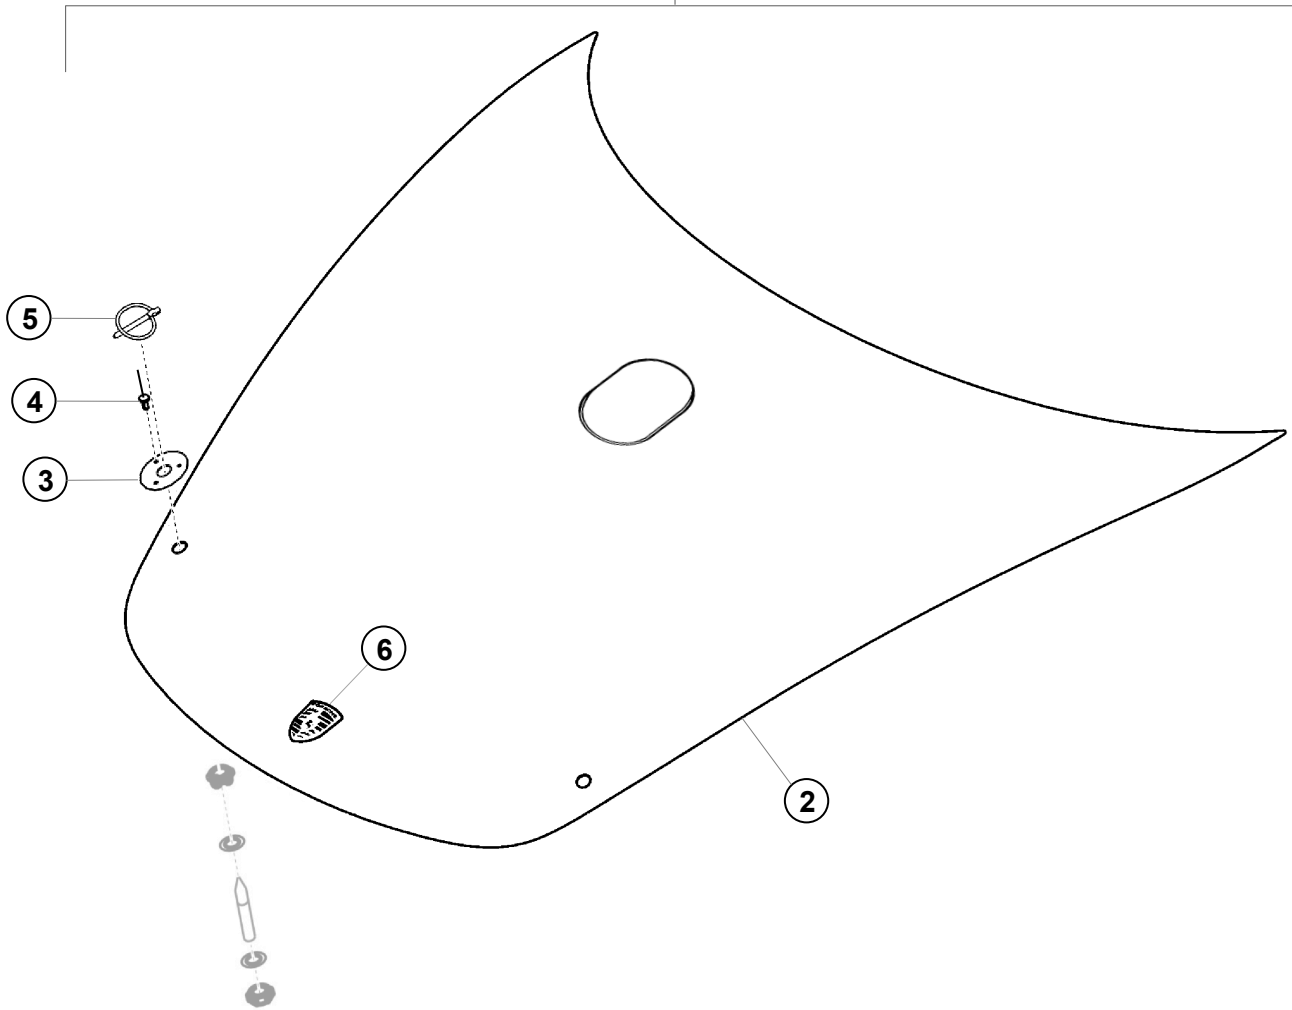

7 Pedalerie / pedal system

8 Karosserie / body

Trophy-Spec

GT4-Spec

Porsche 718 Cayman GT4 Clubsport (Typ 982)

8.1 Kofferraumdeckel Carbon

trunk lid carbon

1 beinhaltet Pos. 2-6
includes pos. 2-6